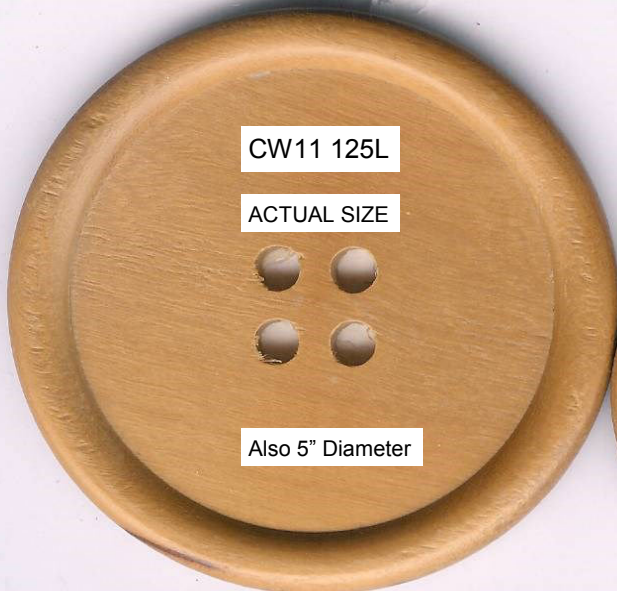

COLS

CP69

CP34

CP3

CW11 125L

ACTUAL SIZE

Also 5" Diameter

CW11 80L